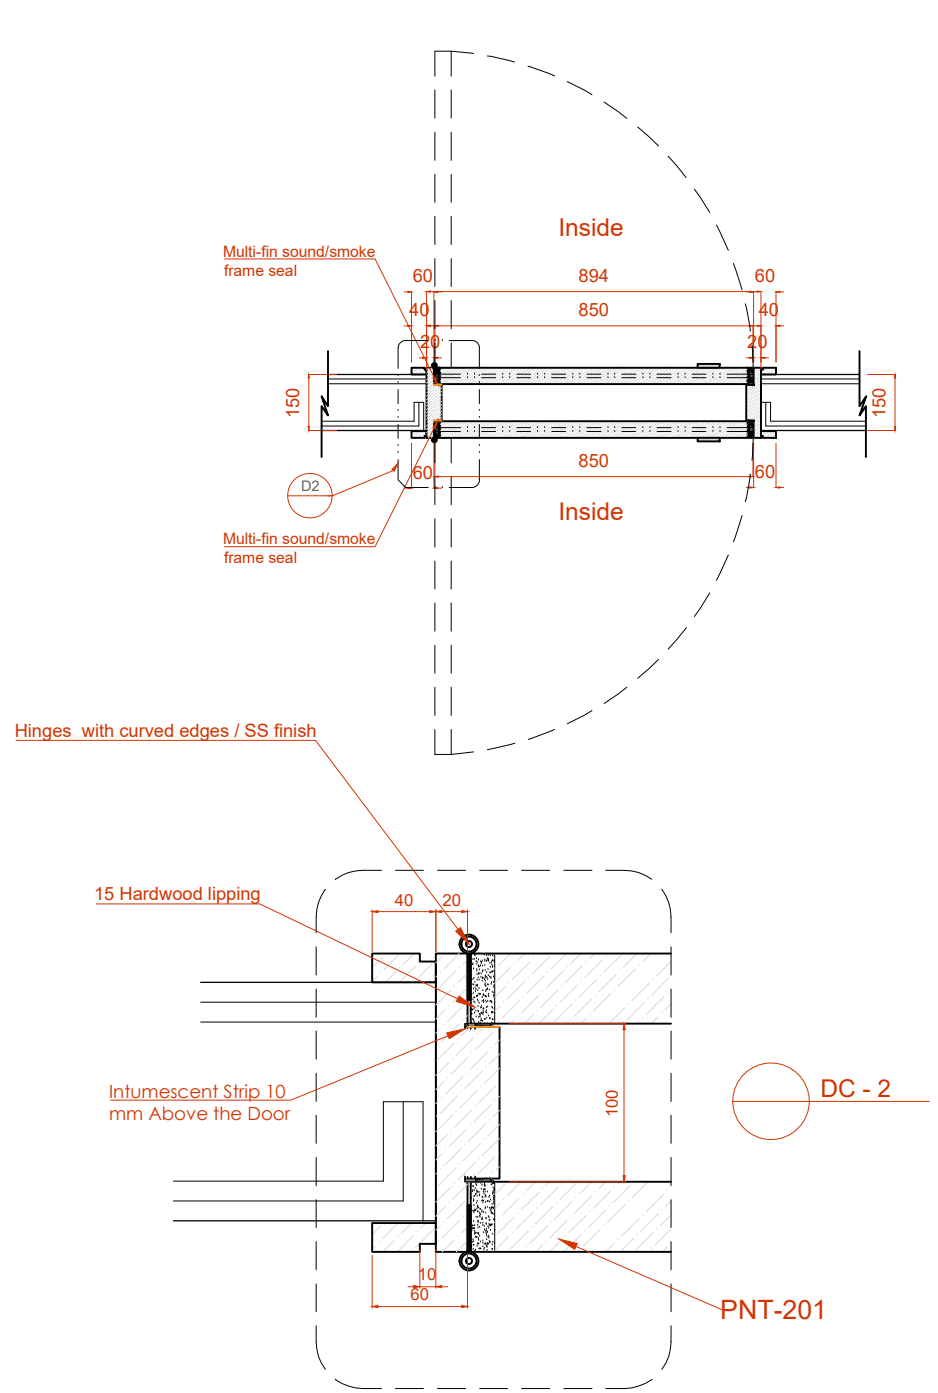

Approved with comments
 Quantity and to be verified by joiner
 Size to be verified on site

D5	ACC Inter leading STD rooms	
Panel Size	850 mm W x 2342mm H x 44mm thk	
Finish	Timber panel , Timber frame to match PNT-201	
Door leaf type	Single door, Single swing flush door	
Ironmongery & Accessories	Half moon floor mounted door stop	X2 for each side
	Cylinder : 43mm Half knob cylinder	S/Steel or Chrome
	Hinges Type 2 : Hinges with curved edges	S/Steel or Chrome
	Cylinder Escutcheon : Round Cylinder Escutcheons	S/Steel or Chrome
	Lock : Dead lock	S/Steel or Chrome
Other Accessories : Acoustic seal & Acoustic drop seal	S/Steel or Chrome	
Location	ACC Inter leading STD rooms	
Total QTY	23	
Fire Rating	NA	
Acoustic	NA	
Remarks		