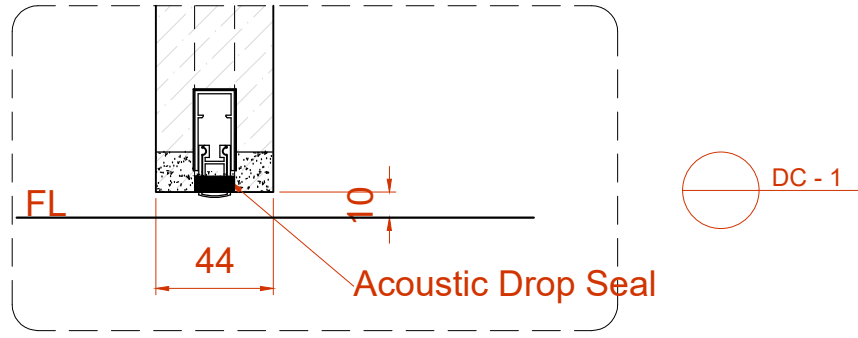

Approved with comments
 Quantity and to be verified by joiner
 Size to be verified on site

D5	ACC Inter leading STD rooms	
Panel Size	850 mm W x 2342mm H x 44mm thk	
Finish	Timber panel , Timber frame to match PNT-201	
Door leaf type	Single door, Single swing flush door	
Ironmongery & Accessories	Half moon floor mounted door stop	X2 for each side
	Cylinder : 43mm Half knob cylinder	S/Steel or Chrome
	Hinges Type 2 : Hinges with curved edges	S/Steel or Chrome
	Cylinder Escutcheon : Round Cylinder Escutcheons	S/Steel or Chrome
	Lock : Dead lock	S/Steel or Chrome
Other Accessories : Acoustic seal & Acoustic drop seal	S/Steel or Chrome	
Location	ACC Inter leading STD rooms	
Total QTY	23	
Fire Rating	NA	
Acoustic	NA	
Remarks		