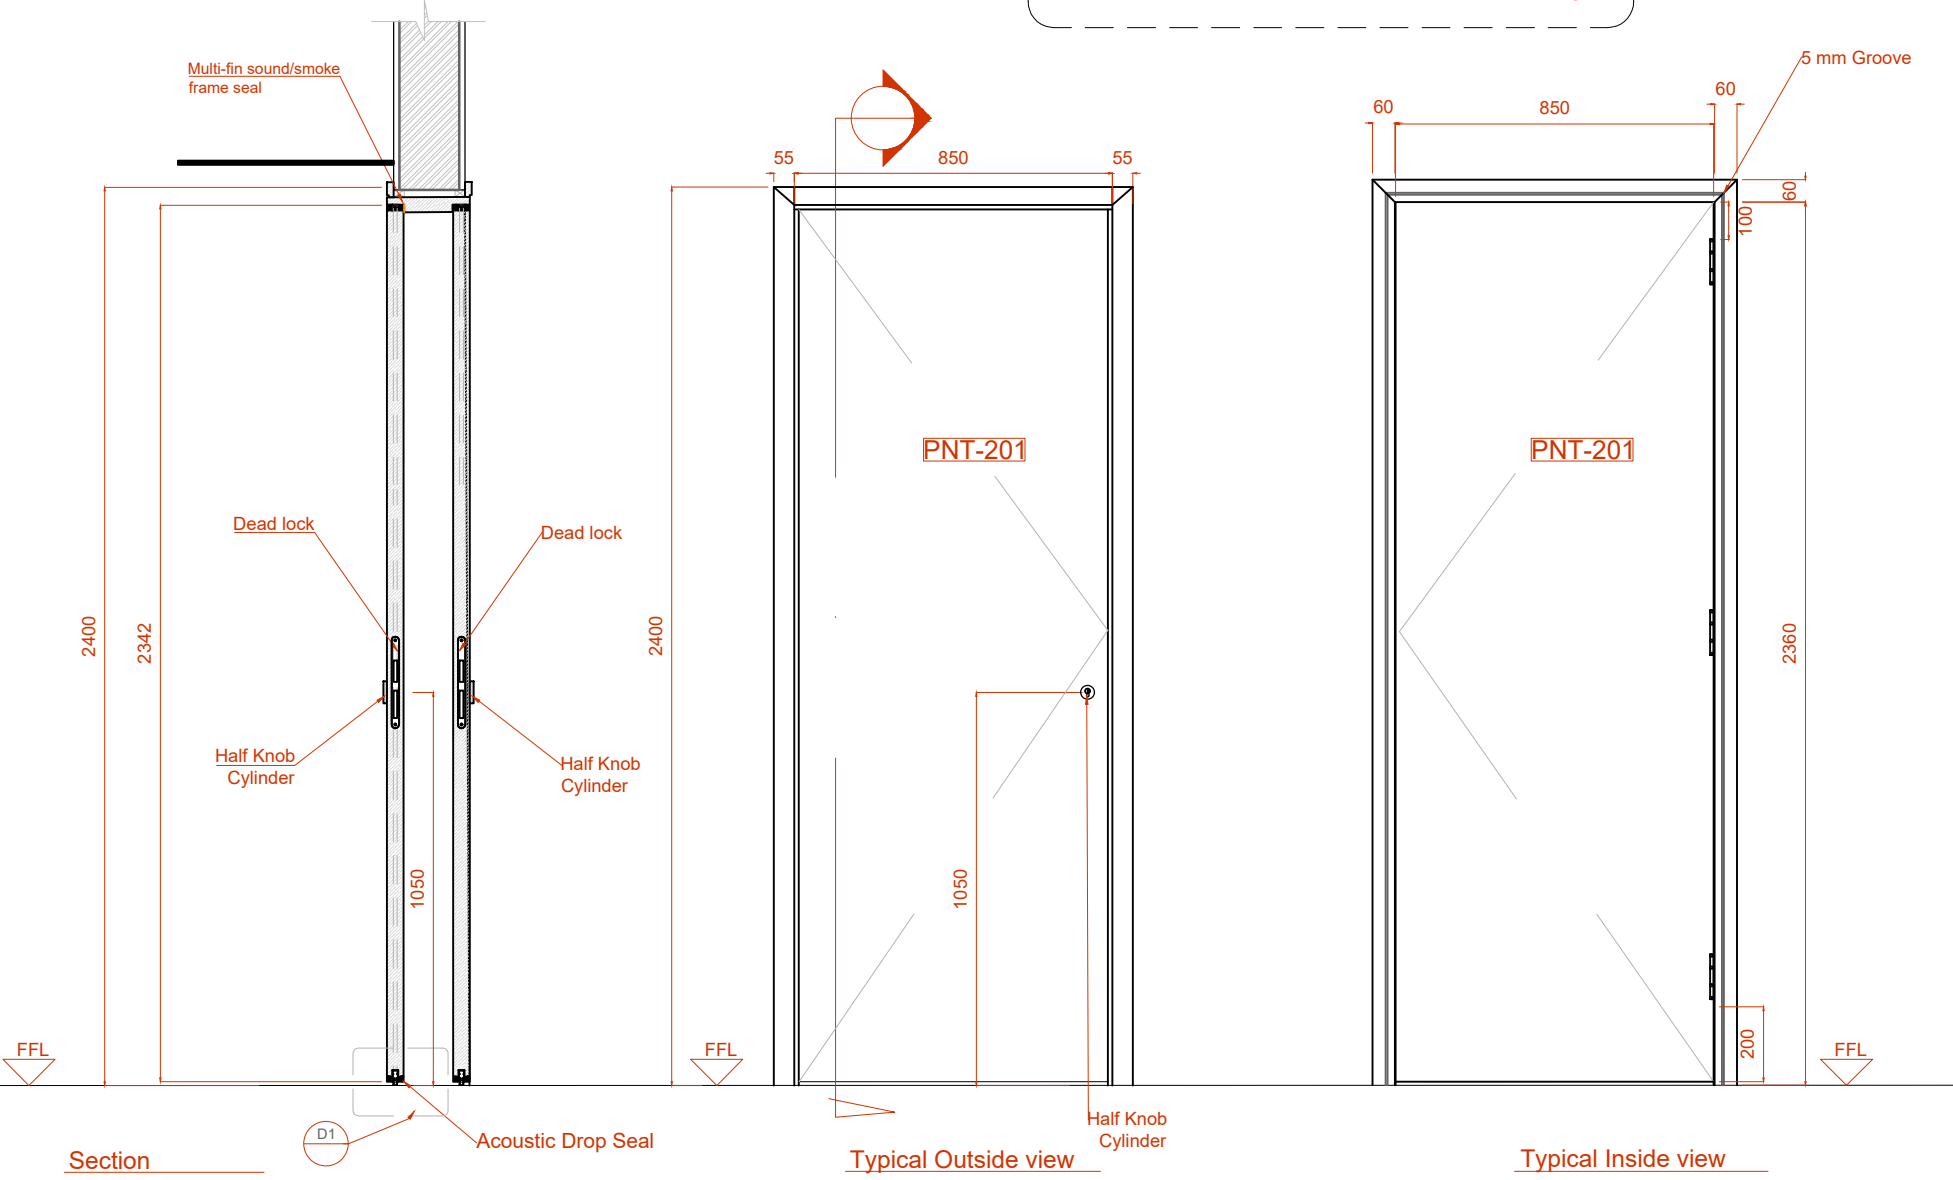

Approved with comments
 Quantity and to be verified by joiner
 Size to be verified on site

D5	ACC Inter leading STD rooms	
Panel Size	850 mm W x 2342mm H x 44mm thk	
Finish	Timber panel , Timber frame to match PNT-201	
Door leaf type	Single door, Single swing flush door	
Ironmongery & Accessories	Half moon floor mounted door stop	X2 for each side
	Cylinder : 43mm Half knob cylinder	S/Steel or Chrome
	Hinges Type 2 : Hinges with curved edges	S/Steel or Chrome
	Cylinder Escutcheon : Round Cylinder Escutcheons	S/Steel or Chrome
	Lock : Dead lock	S/Steel or Chrome
Other Accessories : Acoustic seal & Acoustic drop seal	S/Steel or Chrome	
Location	ACC Inter leading STD rooms	
Total QTY	23	
Fire Rating	NA	
Acoustic	NA	
Remarks		

Surely this should have an acoustic and fire rating - DAA to confirm (as requested before)

If there is a drop seal surely the door needs to be acoustically rated